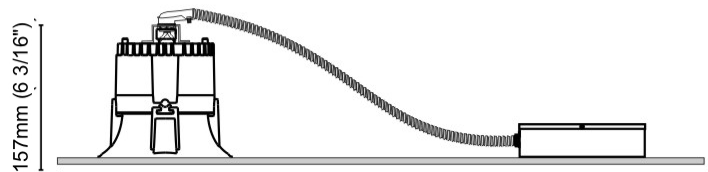

126mm (4 15/16")