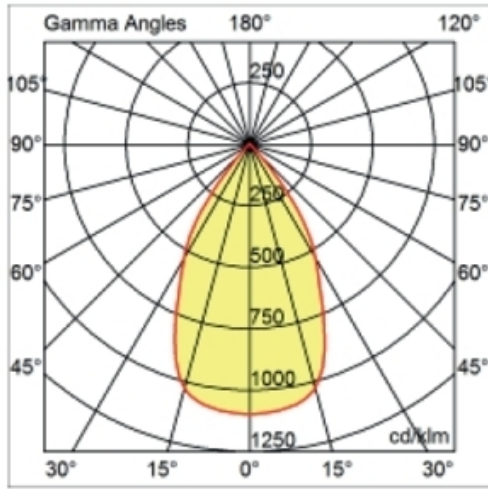

DIXIT RA11 RECESSED

A56032-

PROJECT	
TYPE	
SPECIFIER	
QUANTITY	
DATE	

RA 11 DIXIT LED SOFT 12W 1700 lm 3000K					R:100%		I.Max:1293 Cd/Kim			
H[m]	D[m]	Max lux	Med lux	Alpha=54°	H[m]	D[m]	Max lux	Med lux	Beta=54°	
1.00	1.02	1913	1003		1.00	1.02	1913	1003		
2.00	2.04	478	251		2.00	2.04	478	251		
3.00	3.06	213	111		3.00	3.06	213	111		
4.00	4.08	120	63		4.00	4.08	120	63		
5.00	5.10	77	40		5.00	5.10	77	40		

Dimming	DP	DV	
	Phase	0-10V	
Color Temperature	27K	30K	35K
	2700K	3000K	3500K

Order Example **K°**

L5XXXXXX-DV-30K

0-10V **3000K**